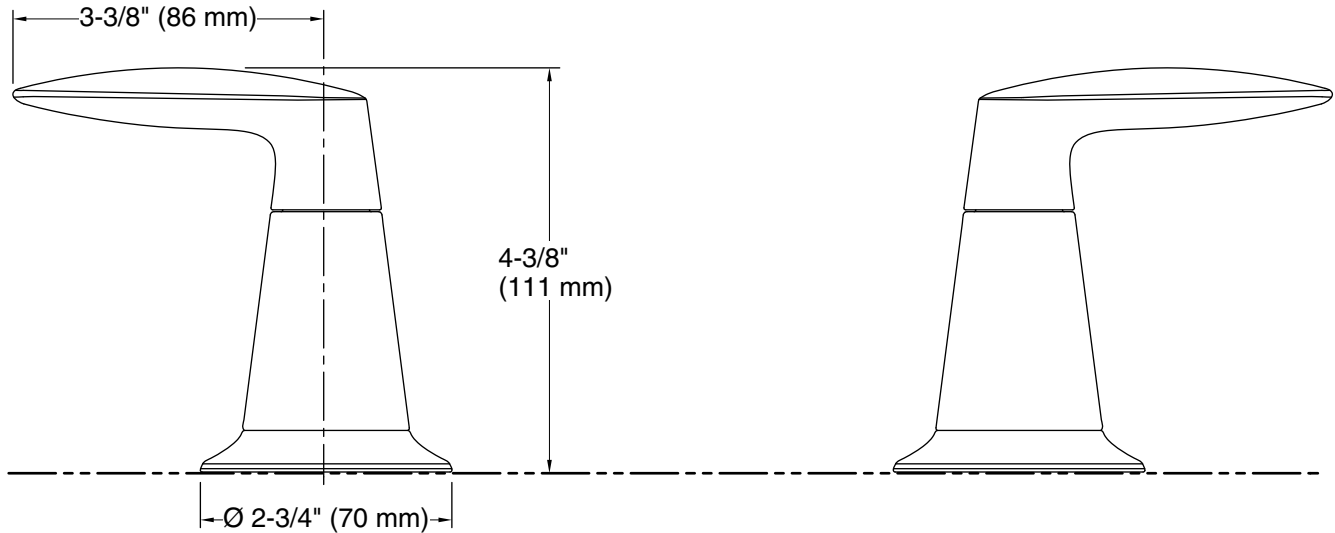

Technical Information

All product dimensions are nominal.

Notes

Install this product according to the installation instructions.

ADA, OBC, CSA B651 compliant when installed to the specific requirements of these regulations.